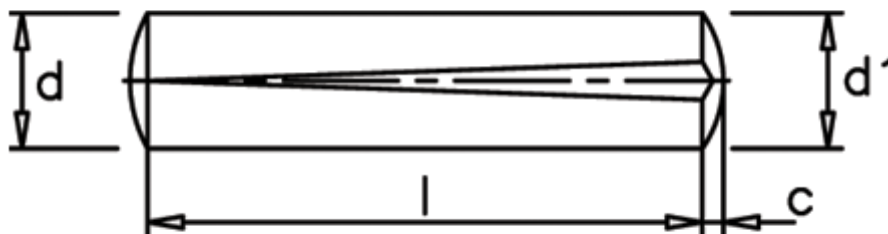

Data Sheet

Article number: 080133301

Description: KLEE Slotted pin S1 4x30
Stainless 1.4305

Measures

c	= 0,6
d	= 4.0
d1	= 4.30
Length	= 30